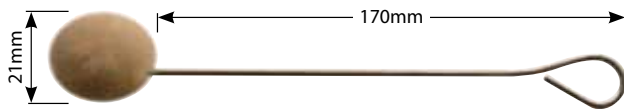

AP5250 DAUBERS / PRIMER APPLICATORS
- Pkt 100