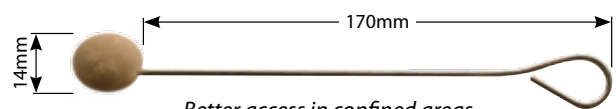

AP5275 MINI DAUBERS / PRIMER APPLICATORS
- Pkt 100